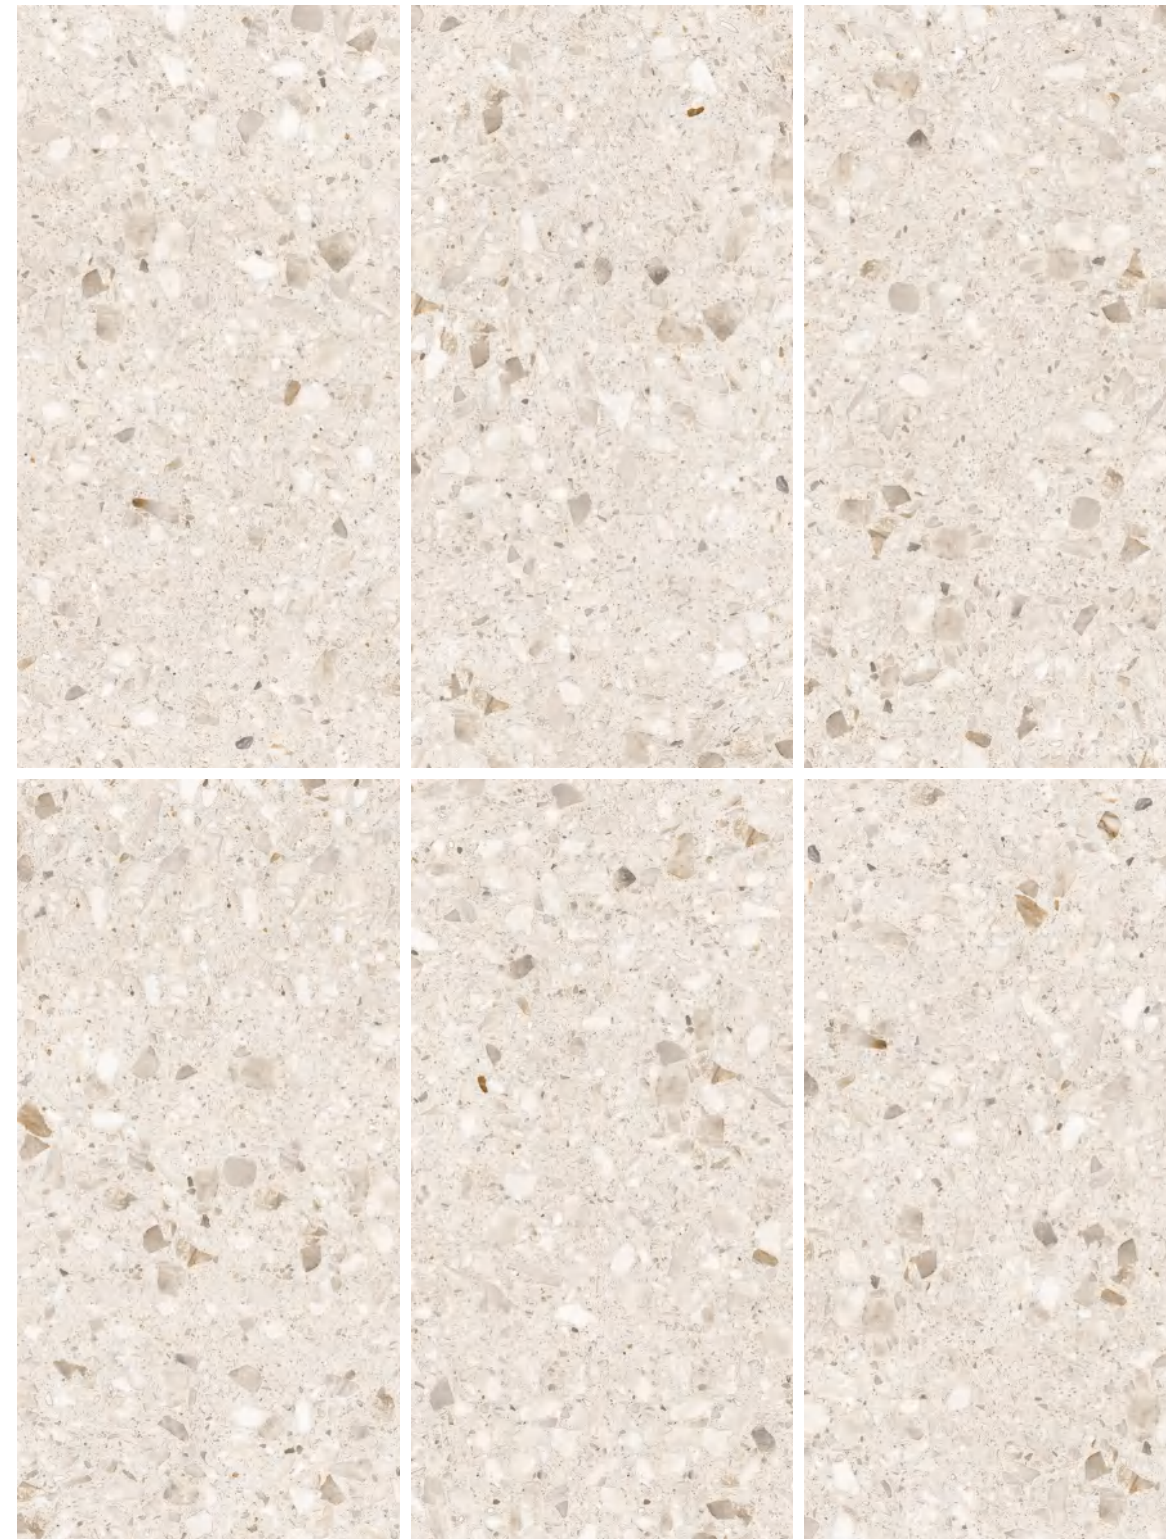

TERRAZZO NOUGAT

PRODUCT INFORMATION

▼
10MM
▲

120x60cm / 48" x 24"
6 faces

▼
9MM
▲

60x60cm / 24" x 24"
12 faces

60x30cm / 24" x 12"
24 faces

30x30cm / 12" x 12"
48 faces

✓ Sliptech

■ V2