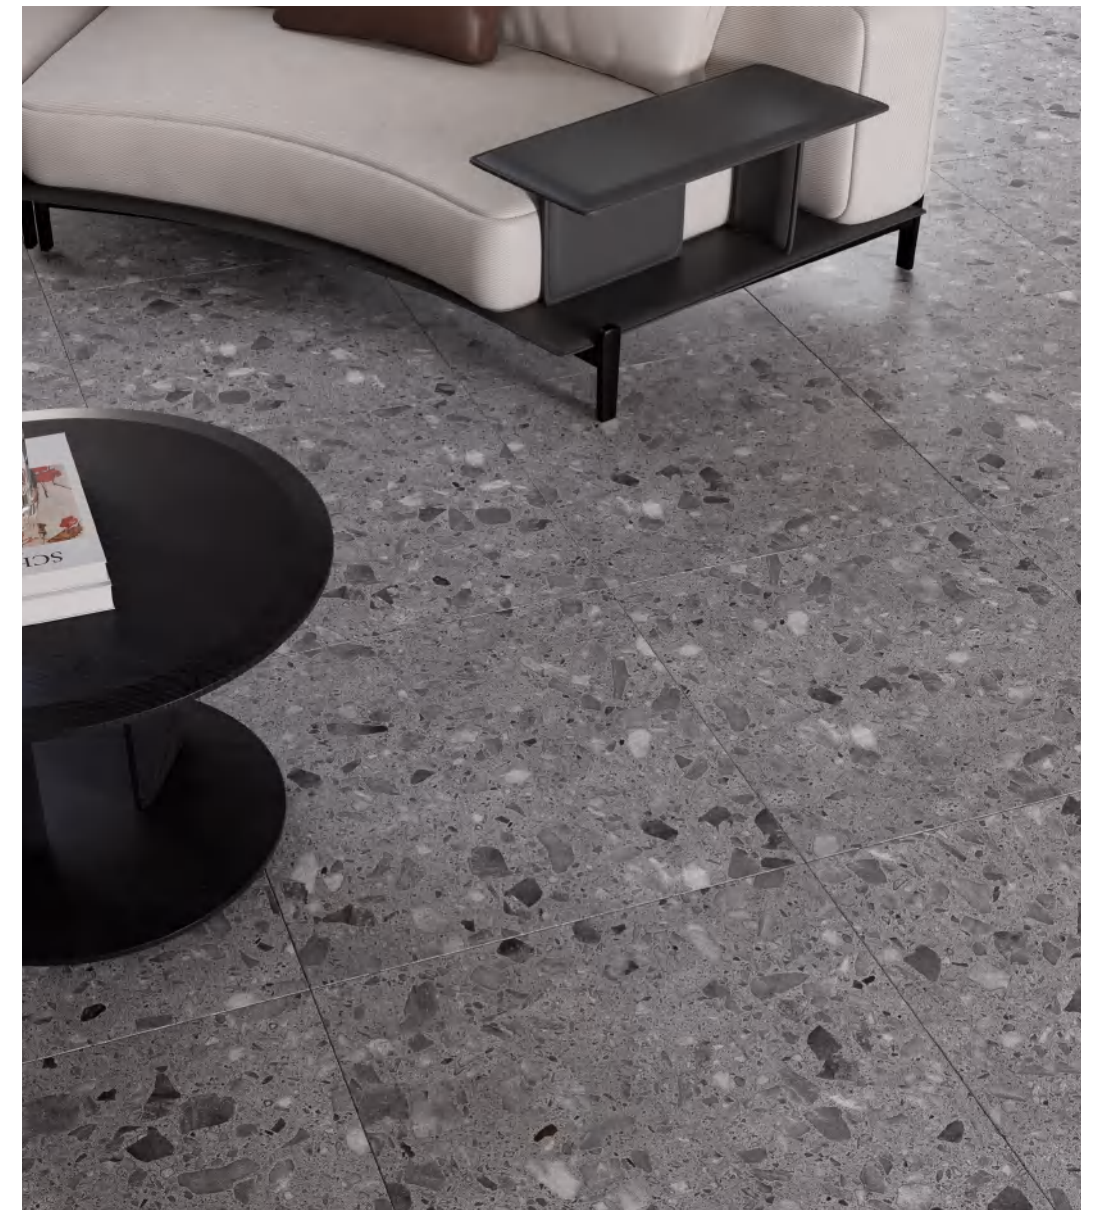

• Floor .
TERRAZZO - NOUGAT
MATT
60X60cm - 24" x 24"

• Floor .
SAVANA- SAND
MATT
60X60cm - 24" x 24"

• Floor .
TERRAZZO - NOUGAT
MATT
60X60cm - 24" x 24"

• Floor .
SAVANA- SAND
MATT
60X60cm - 24" x 24"

• Floor .
TERRAZZO - SESAME
MATT
60X60cm - 24" x 24"