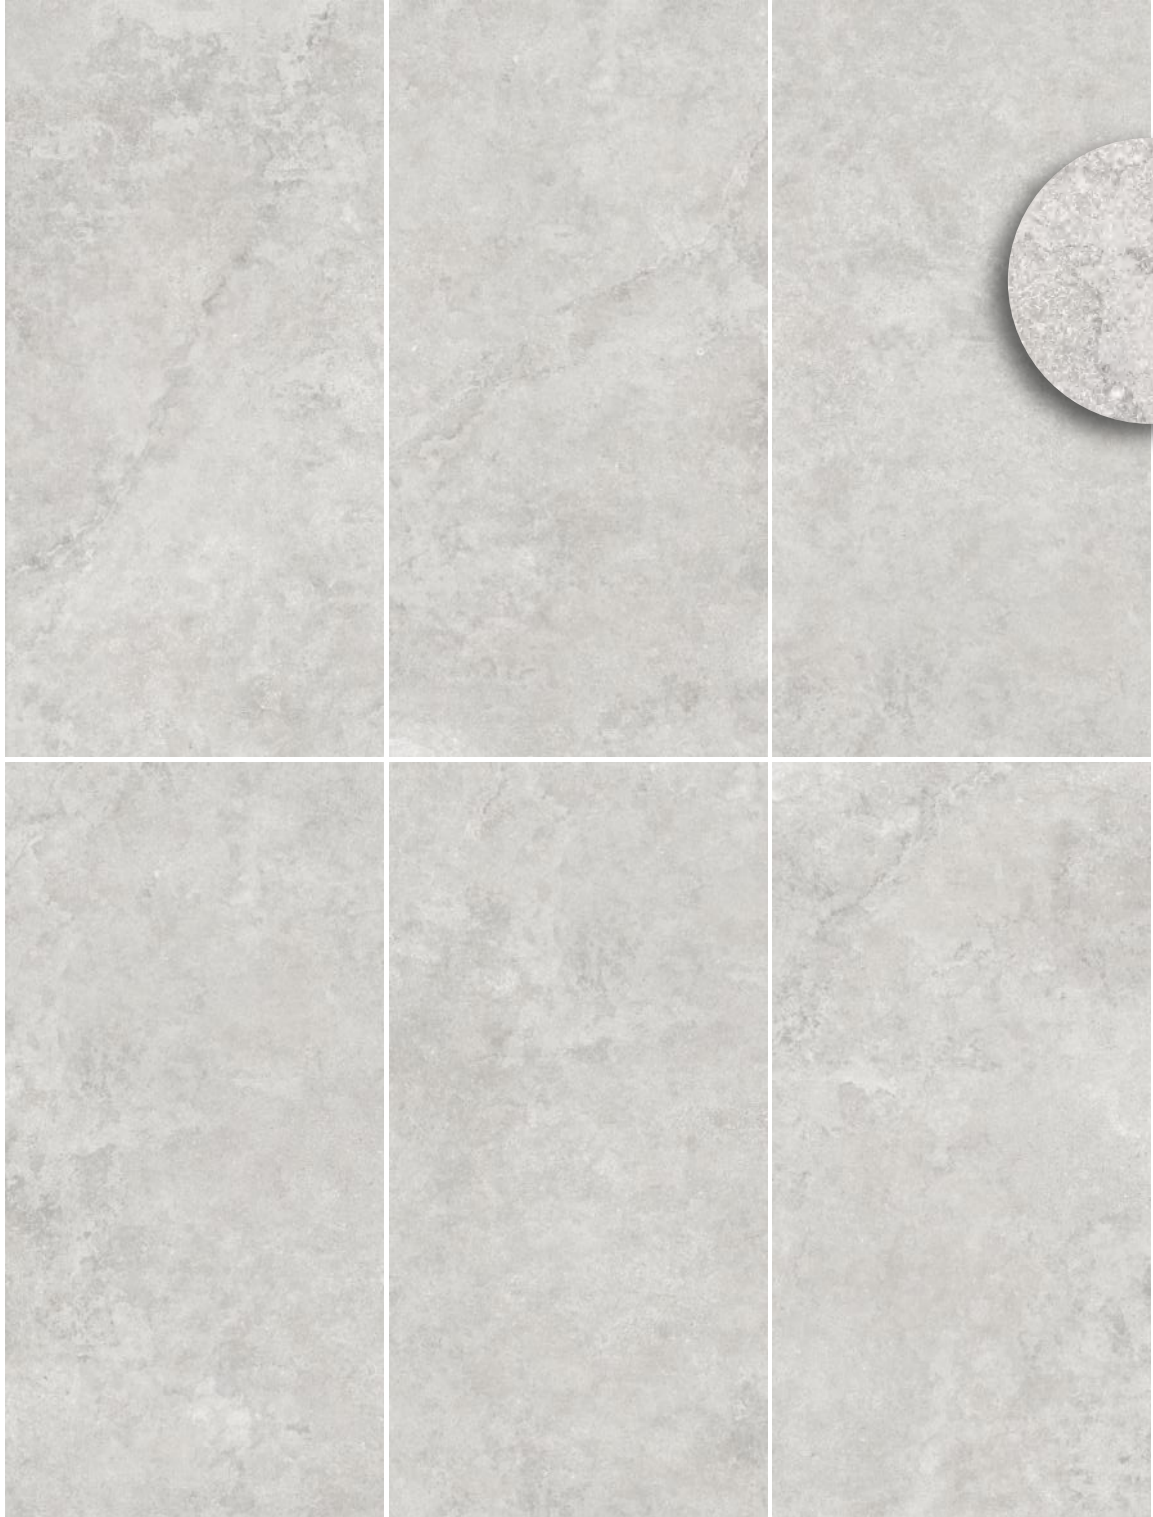

# CAPRI NATURAL

PRODUCT INFORMATION

10MM

120x60cm / 48" x 24"  
6 faces

9MM

60x60cm / 24" x 24"  
12 faces

60x30cm / 24" x 12"  
24 faces

30x30cm / 12" x 12"  
48 faces