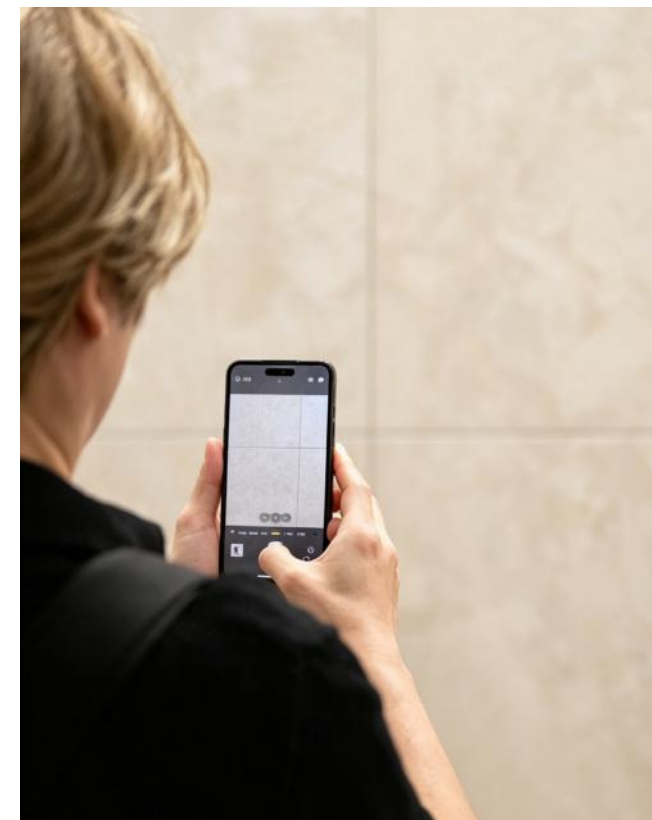

CAPRI

| Matt | Lappato |

4 COLOURS

4 SIZES

10mm
120x60cm 48"x 24"

9mm
60x60cm 24"x 24"
60x30cm 24"x 12"
30x30cm 12"x 12"

Professional export ceramic tile supplier. All tiles are fully customizable in color, dimension, thickness and surface finish.

We tailor every detail strictly in line with designers' concepts and customers' actual demands.