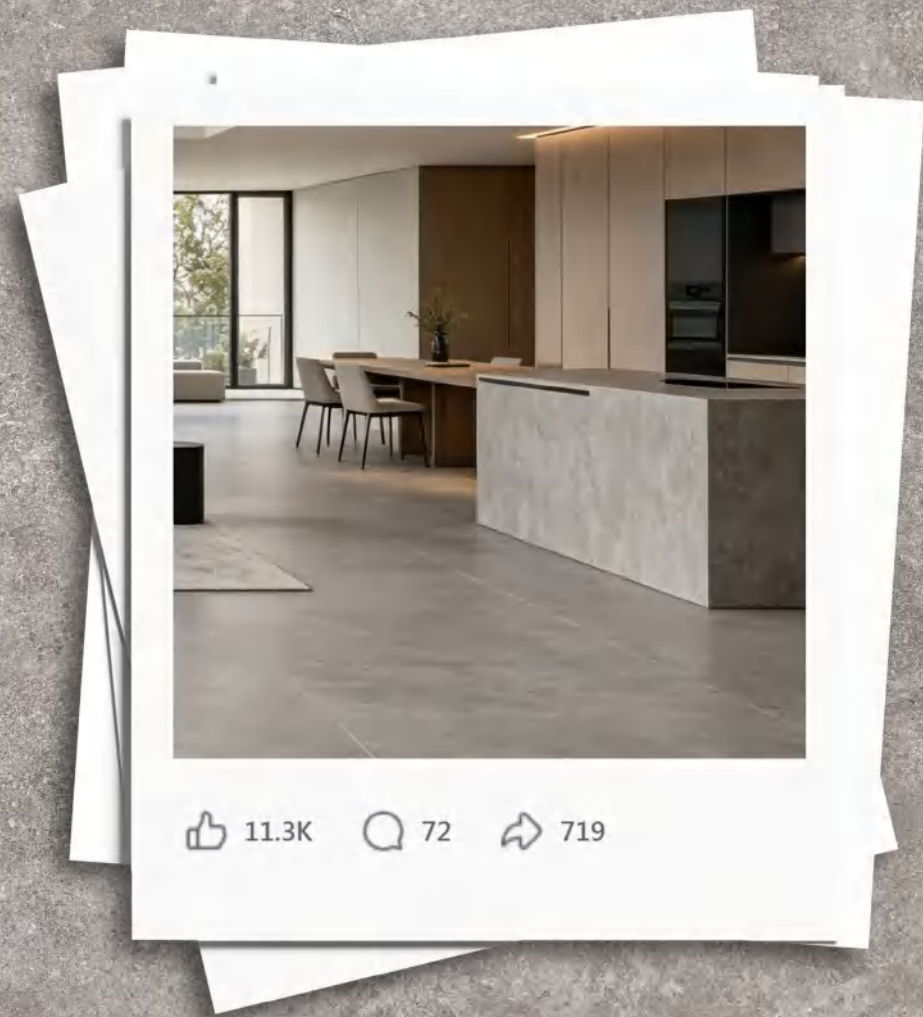

GRIGIO

• Floor .
CAPRI - GRIGIO
MATT
60X60cm - 24" x 24"