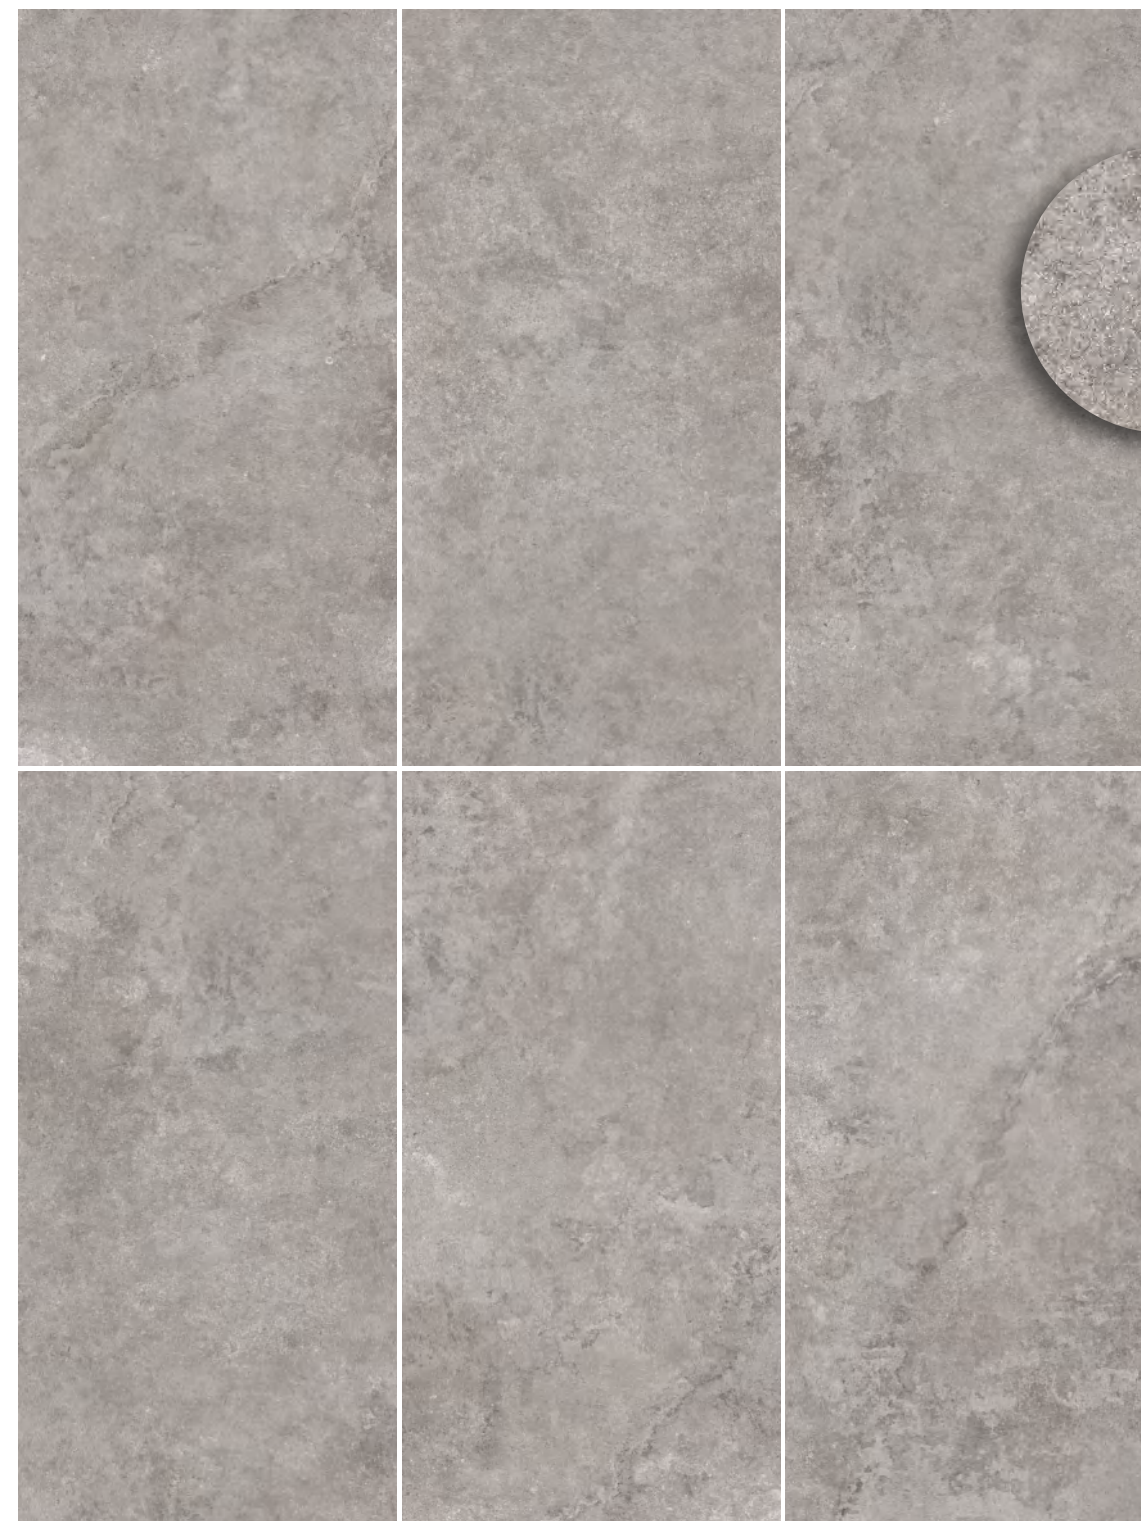

# CAPRI GRIGIO

PRODUCT INFORMATION

▼  
10MM  
▲

120x60cm / 48" x 24"  
6 faces

▼  
9MM  
▲

60x60cm / 24" x 24"  
12 faces

60x30cm / 24" x 12"  
24 faces

30x30cm / 12" x 12"  
48 faces