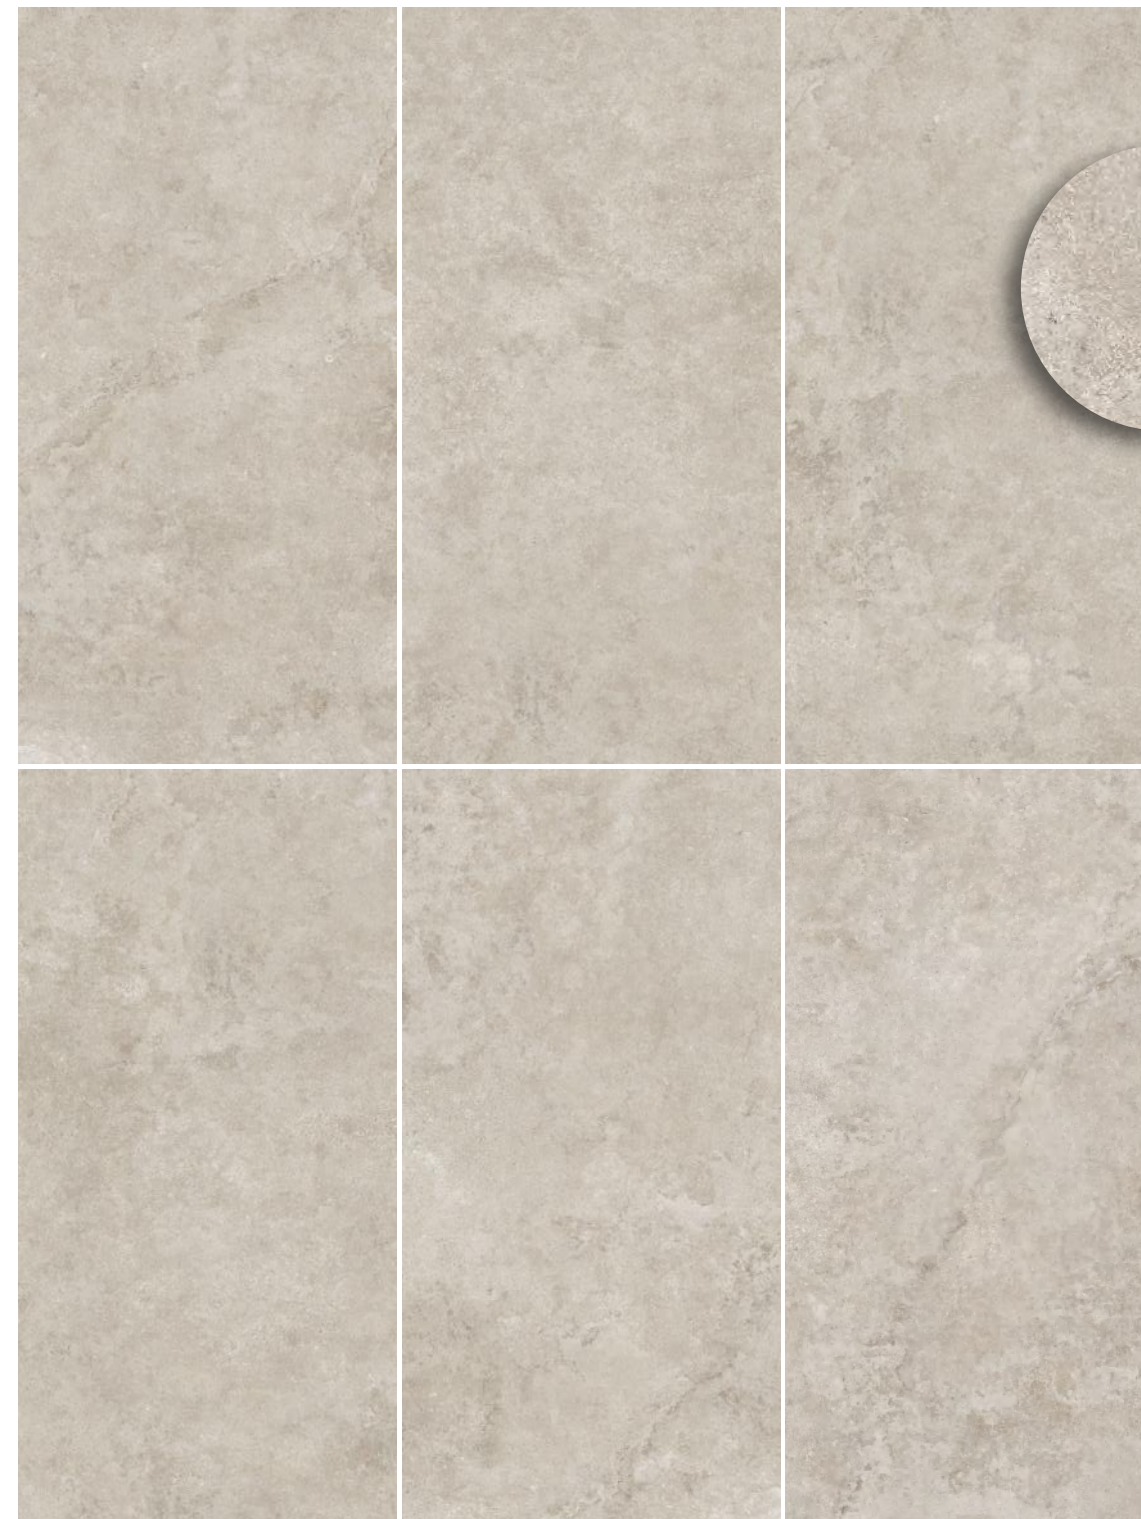

# CAPRI BEIGE

PRODUCT INFORMATION

▼  
10MM  
▲

120x60cm / 48" x 24"  
6 faces

▼  
9MM  
▲

60x60cm / 24" x 24"  
12 faces

60x30cm / 24" x 12"  
24 faces

30x30cm / 12" x 12"  
48 faces